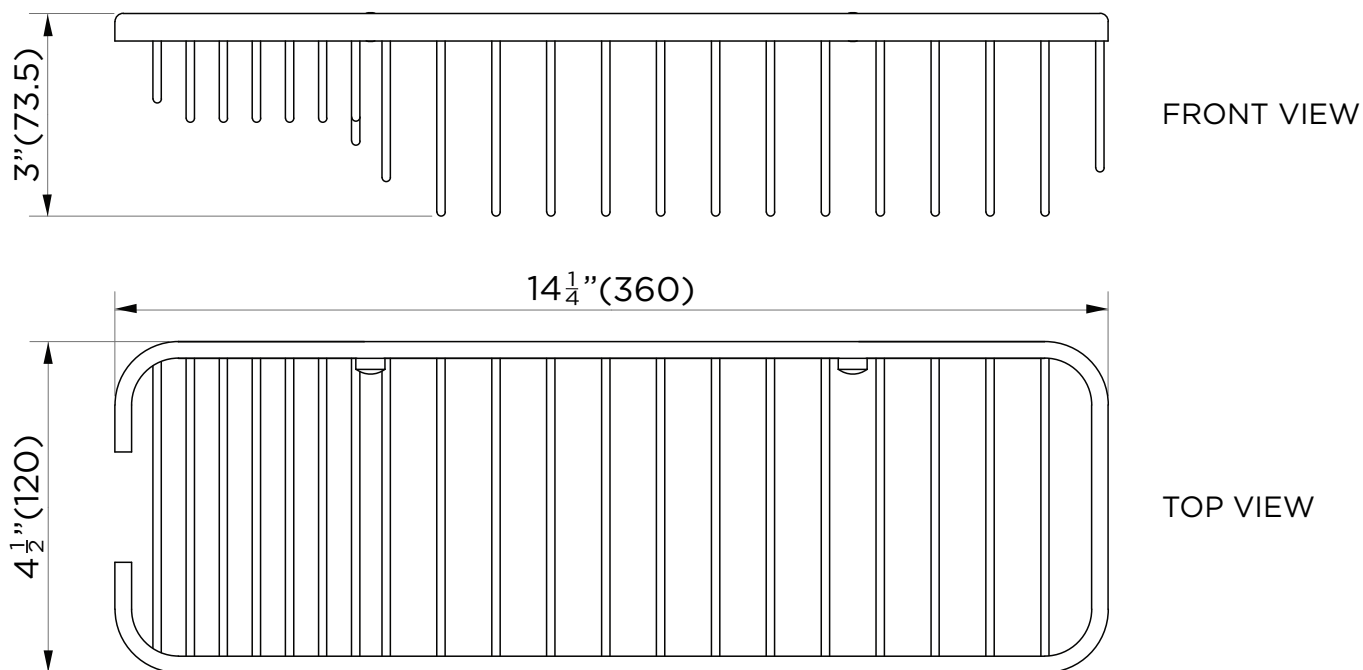

SPECIFICATIONS / TECHNICAL DATA

SHOWER CADDY BASKET

ATTENTION! Dimensions may vary by up to 3/8". It is highly recommended to pull all dimensions of actual model for installation and measuring purposes.